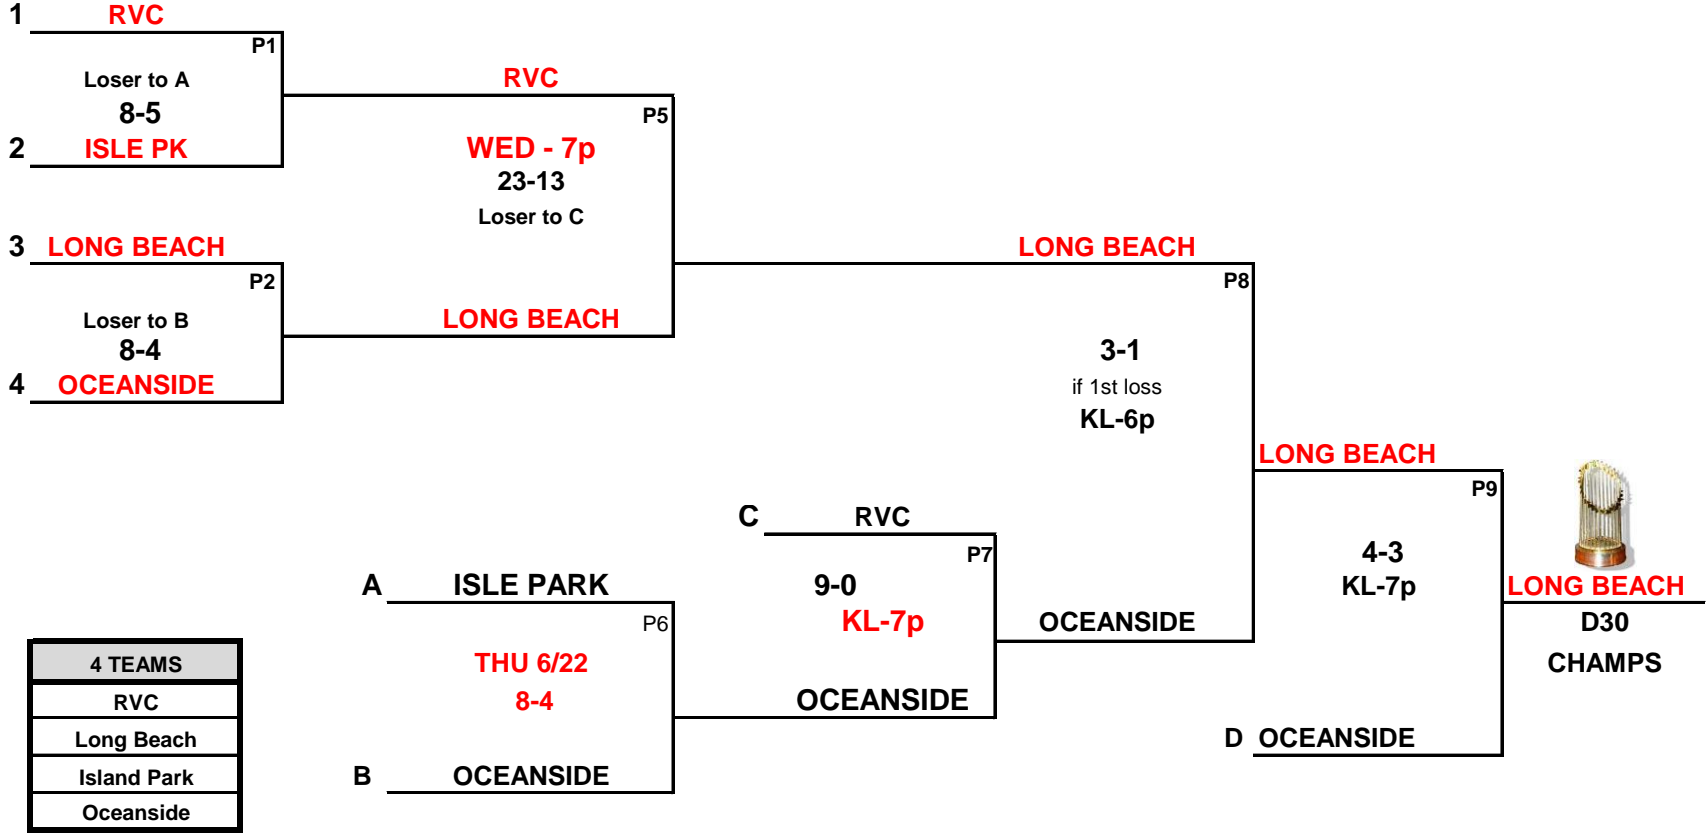

2017

12U SOFTBALL

DISTRICT 30

TUE 6/20

FRI 6/23

SUN 6/25

TUE 6/27

4 TEAMS
RVC
Long Beach
Island Park
Oceanside

In case of rainouts:
next day, same time/place
Sectionals begin 6/29